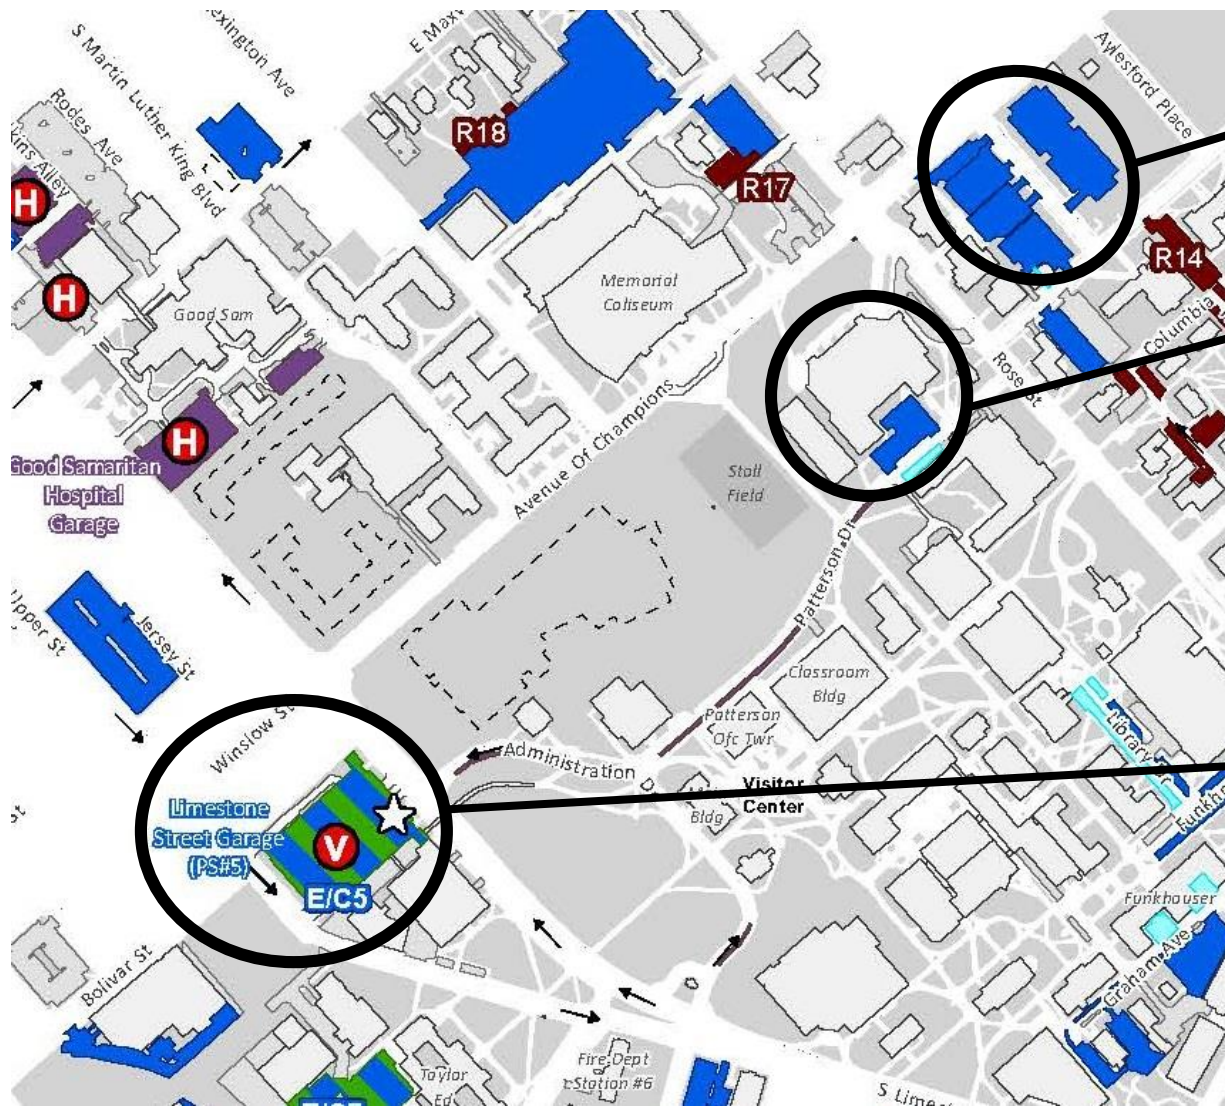

# Parking for Law School Graduation

Alumni House, Career Center & Linden Walk parking lots

Singleary Center

Parking Structure #5 on S. Limestone (Pay Parking)